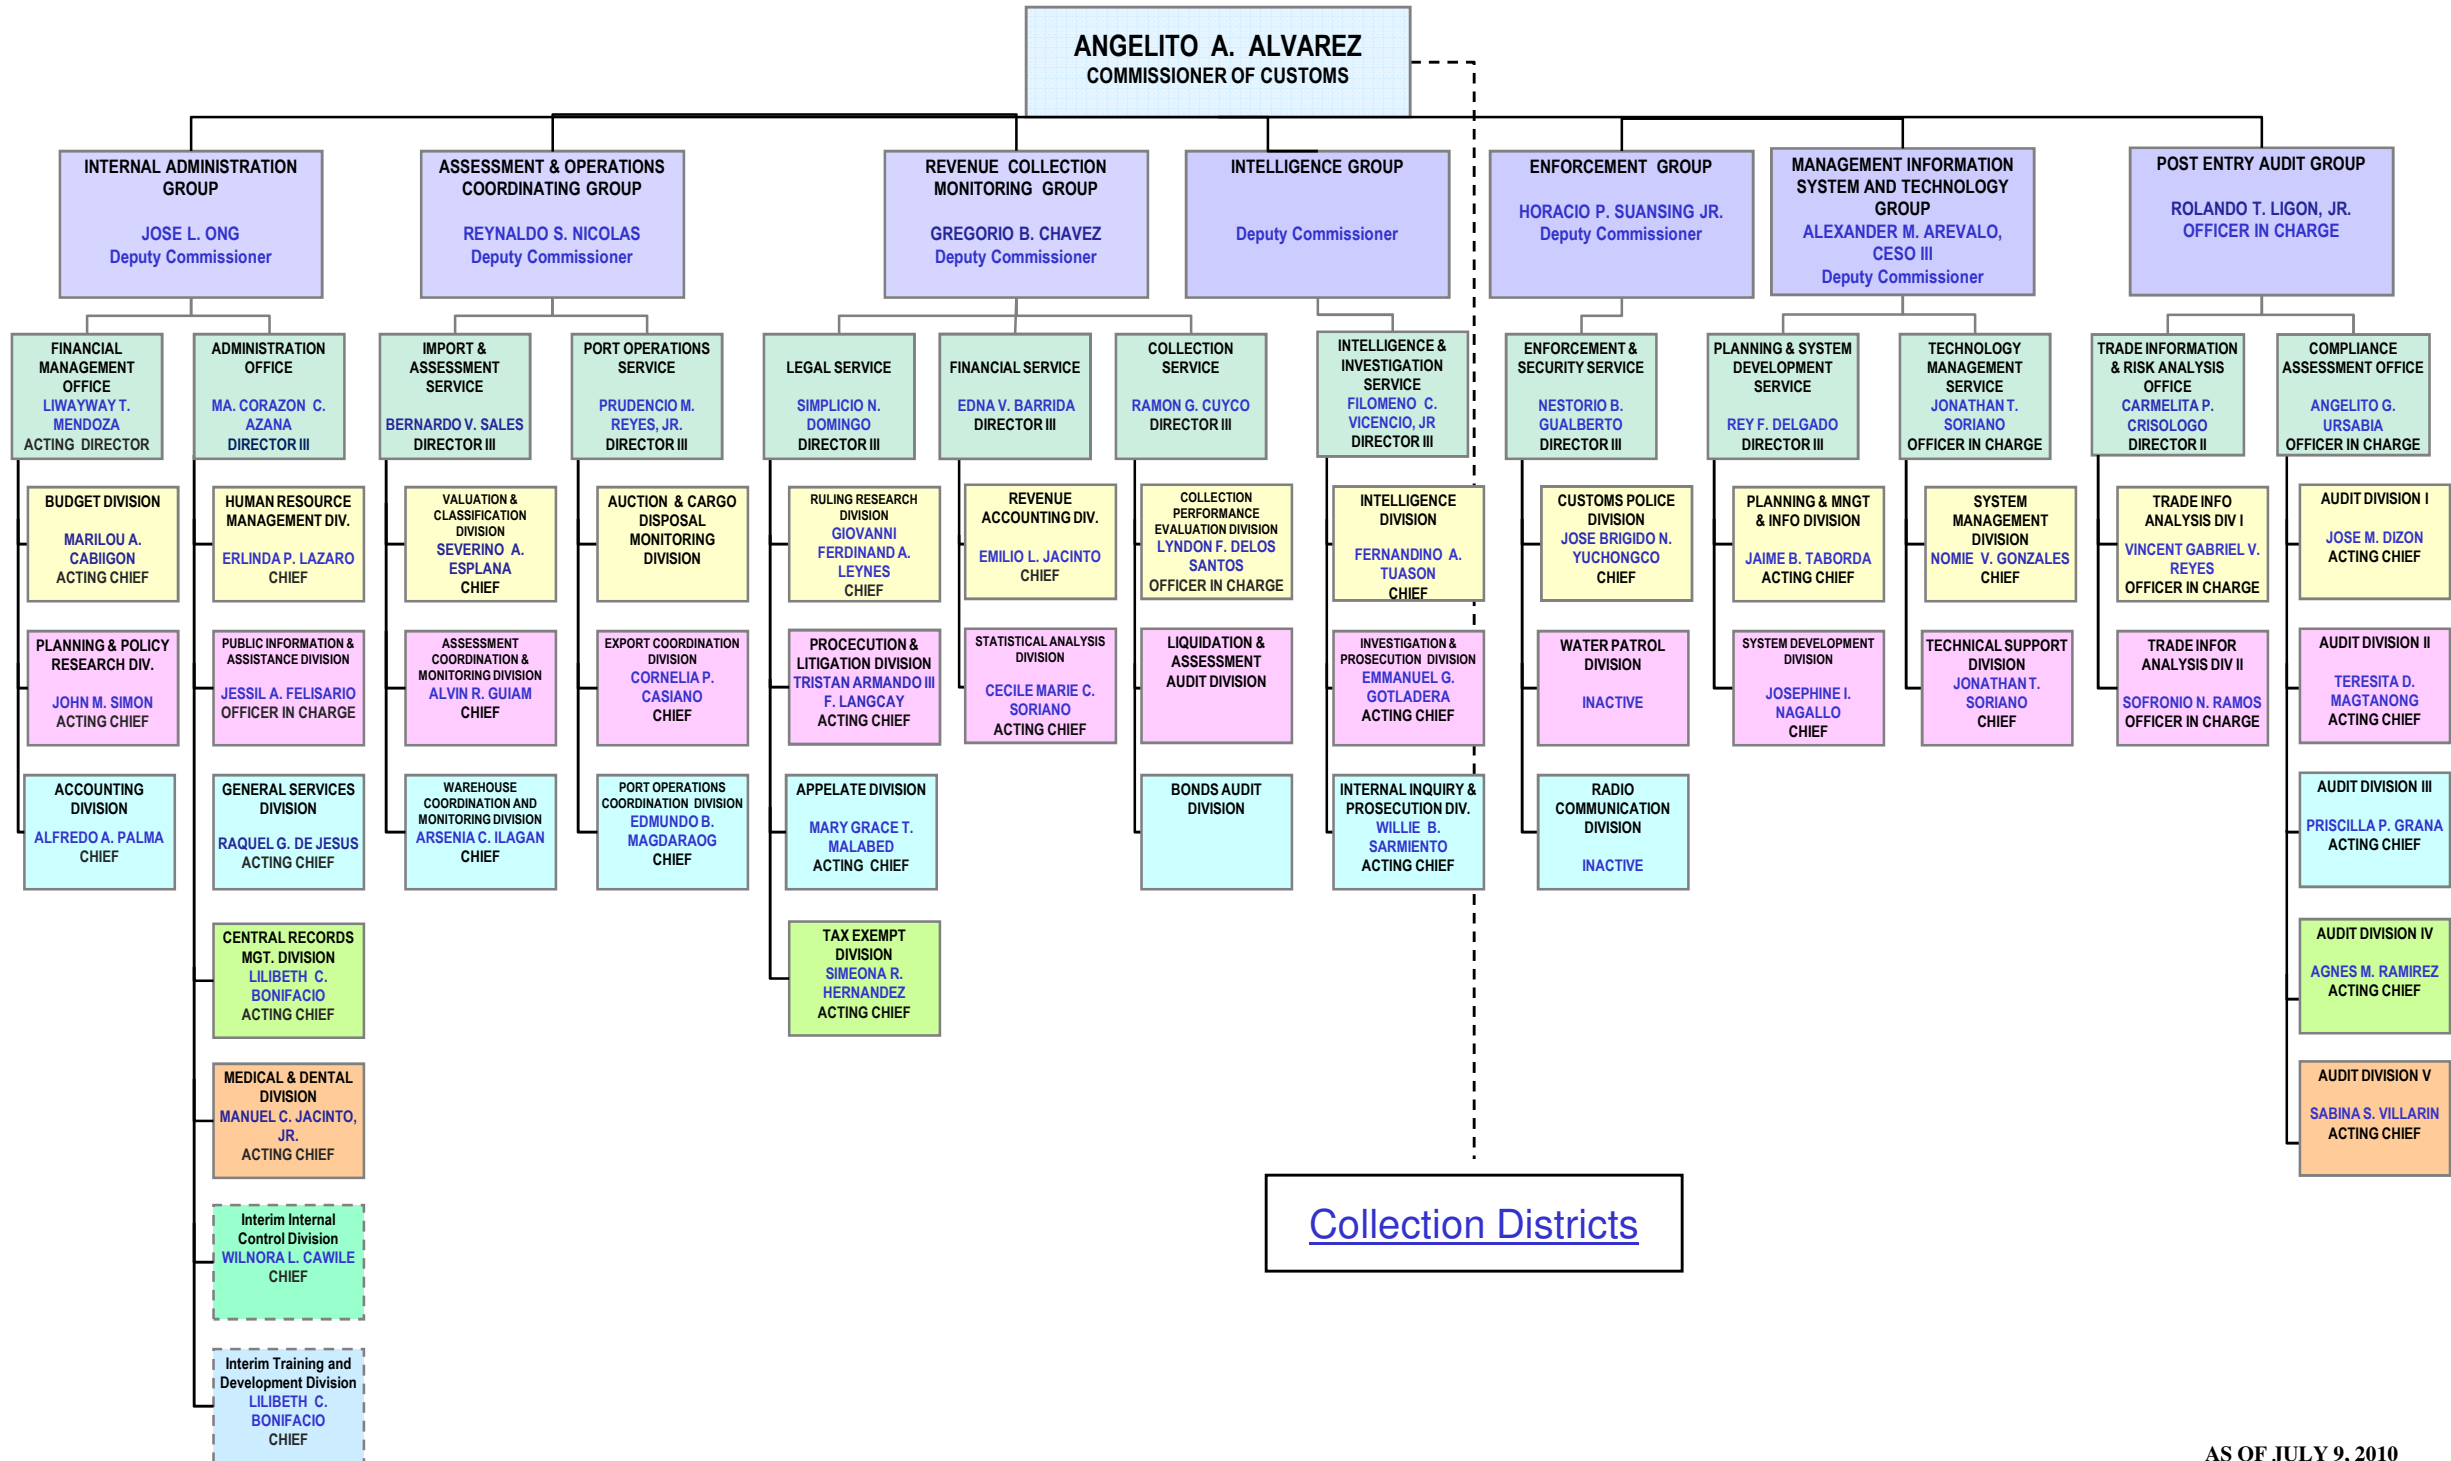

ORGANIZATIONAL CHART of the BUREAU OF CUSTOMS

Collection Districts

ORGANIZATIONAL CHART of the BUREAU OF CUSTOMS

Collection Districts

ANGELITO A. ALVAREZ
COMMISSIONER OF CUSTOMS